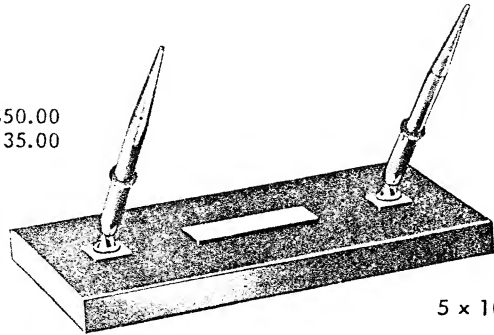

SHEAFFER'S NEW DESK SET LINE

5002J
JET CRYSTAL
With (2) 121SKD White Dot Pens $50.00
With 5SKD Pen, Pencil or ballpoint (any two) 35.00

5 x 10"